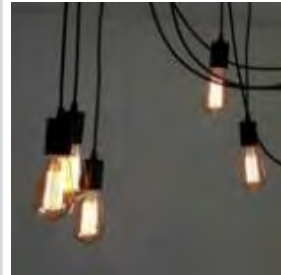

Naked Bulbs

20m Naked Bulb Strings
R 1500

Gold Fittings
R 1800

Halo Lights / Wreaths
R 200

*all prices excludes VAT

Edison Bulbs

20m Edison Bulbs
R 1800

Grid Light (Black Cord)
2,4 x 0,6m
R 900