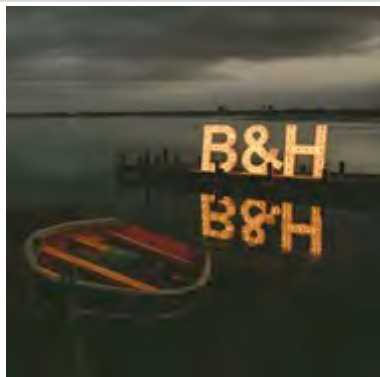

Medium Chandeliers
16 Arms
R 800

Large Chandeliers
24 Arms
R 2000

Bistro Lights

20m Bistro Light String
R 1000

Chinese Lanterns
(excl. Bulbs)
R 20 each

Marquee Letters
1,2m high
R500 each

Drum Shades

Navy & Gold Shades